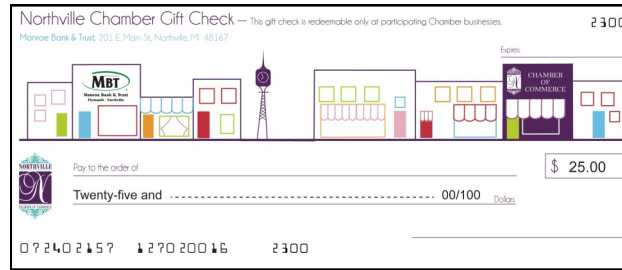

**May—October on Thursday's
from 8:00am—3:00pm**

FAQ's

What if you lose your check?

Losing a Northville Gift Check is basically the same as losing cash or a personal check made out to a second party. Anyone who finds this check becomes the bearer and could use it for purchases at the participating businesses. Lost checks will not be reimbursed by the Chamber.